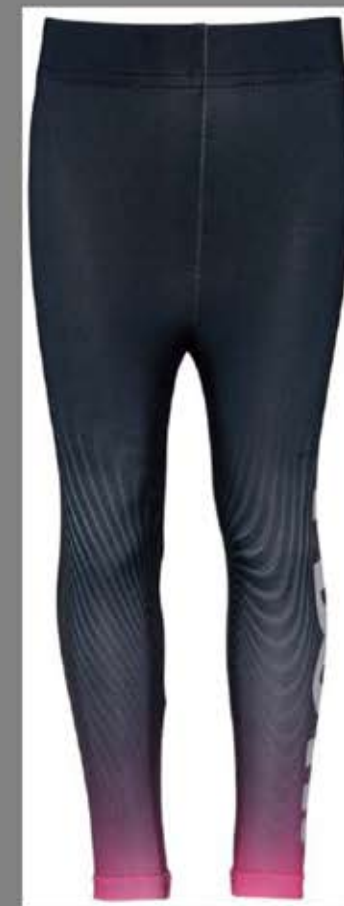

Art # RS-CA-505

MOQ
Price
10 Pieces

Sublimated Women's Leggings

PRODUCT DETAILS:

Go out in style in the Rydo Women's High Waist Leggings. RYDO logos on leg, Color block design
Curve hugging fit, Elasticized waistband.

Size: S | M | L | XL | XXL